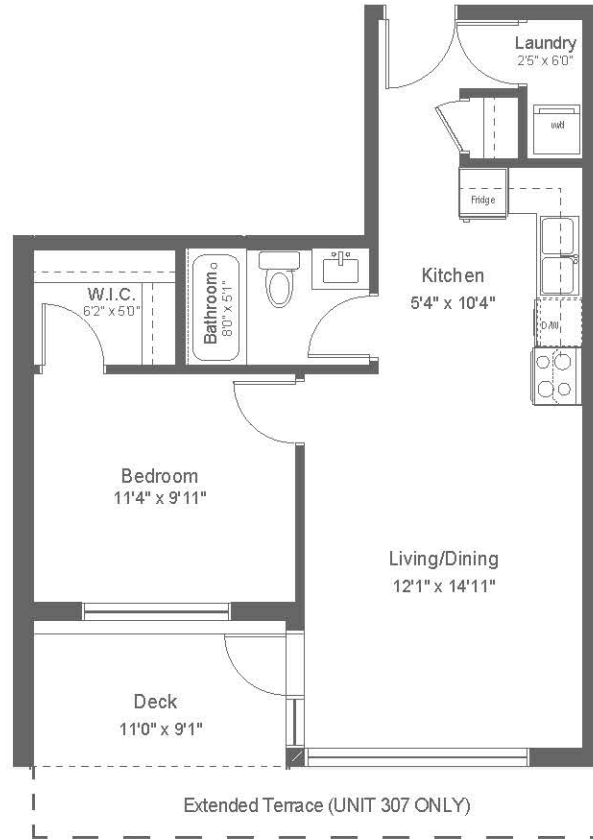

LAKEPOINT ONE CONDOMINIUMS

at Westhills

ONE BEDROOM

562 SQ. FT.

LIVELY

Mountain View

KEY PLAN
LEVELS 3, 5 + 6

SUITES
307
411
507
607

LAKEPOINT AREA MAP

NOTE: SIZES AND DIMENSIONS ARE APPROXIMATE AND ARE TAKEN FROM THE ARCHITECTURAL DRAWINGS. THE DEVELOPER RESERVES THE RIGHT TO MAKE CHANGES AND MODIFICATIONS TO FLOOR PLANS AND SPECIFICATIONS WITHOUT NOTICE.